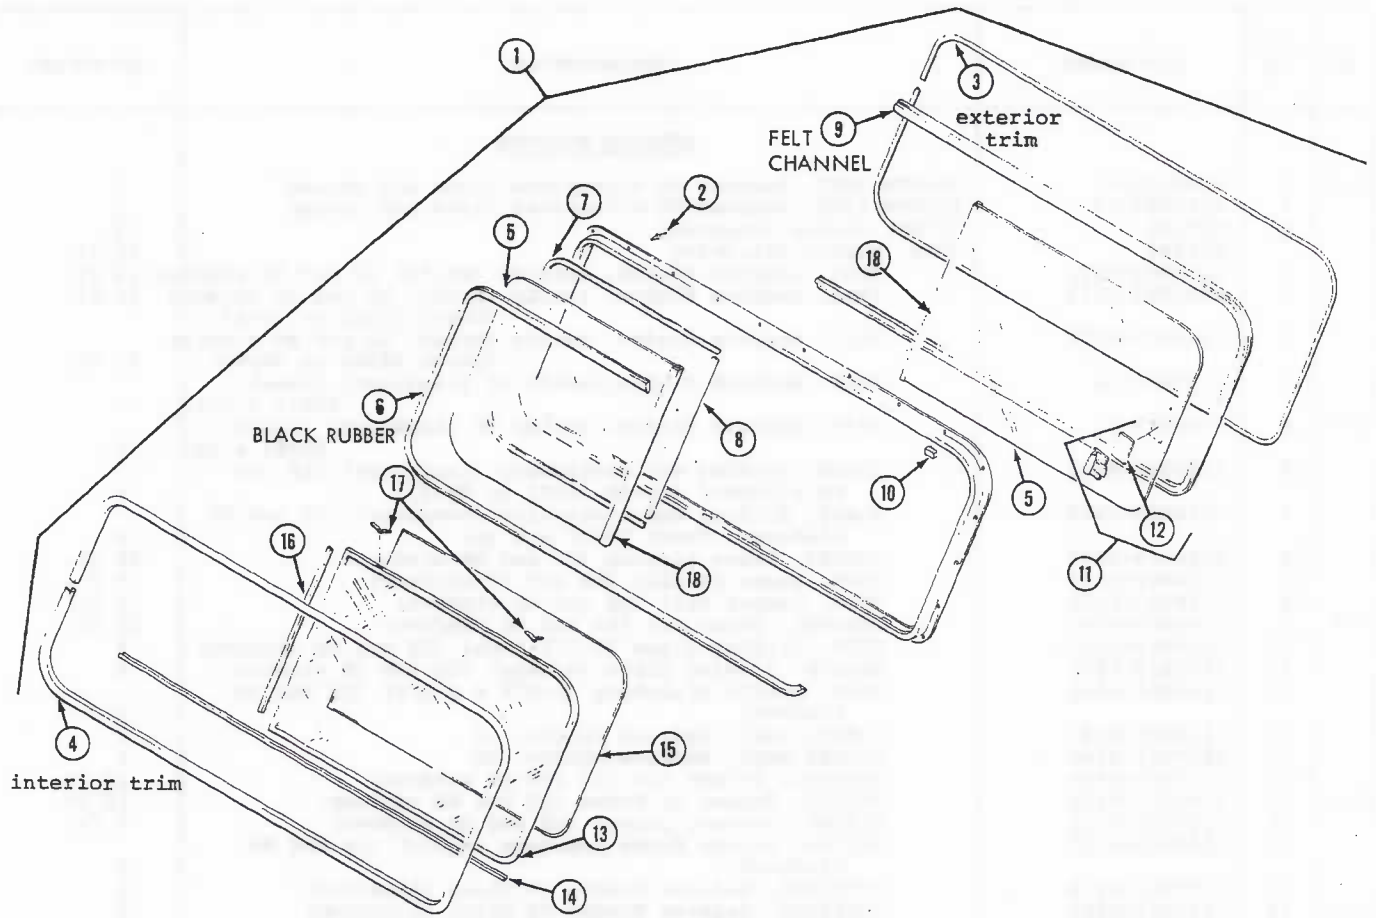

REPAIR PARTS LIST

GROUP 2 Body Structure

MODEL 2900R

SD-484

Figure 2-4. Bedroom window - left and right

REPAIR PARTS LIST

GROUP 2
MODEL 2900R

FIG NO.	ITEM NO.	PART NUMBER	ITEM DESCRIPTION	QTY PER UNIT	
<u>BEDROOM WINDOWS</u>					
2-4	1	5100003-02	WINDOW ASSY, Bedroom LH w/tempered glass and screen	1	
	1	5100003-03	WINDOW ASSY, Bedroom RH w/tempered glass and screen	1	
	2	M25090	RIVET, Window attaching	52	
		M22254	TAPE, Window attaching	60 ft.	
	3	5100003-R072	TRIM, Bedroom Window, outside (white) LH and RH windows	30 ft.	
	4	5100003-R073	TRIM, Bedroom Window, inside (beige) LH and RH windows (Coach 00001 to 00565)	30 ft.	
	4	5100003-R077	TRIM, Bedroom Window, inside (brown) LH and RH windows (Coach 00566 to 00662)	30 ft.	
	4	5100003-32	TRIM, Bedroom Window, inside LH (Aluminum) (Coach 00663 & up)	1	
	2-4	4	5100003-33	TRIM, Bedroom Window, inside RH (Aluminum) (Coach 00663 & up)	1
		5	5100003-R005	GLASS, Sliding and stationary (laminated) (LH and RH windows) (Coach 00001 to 00037)	4
	2-4	5	5100003-R069	GLASS, Sliding and stationary (tempered) (LH and RH windows) (Coach 00038 and up)	4
		6	5100003-R043	RUBBER, Glass glazing (LH and RH windows)	12 ft.
		7	5100003-R054	TAPE, Glass glazing (LH and RH windows)	6 ft.
		8	5100003-R058	FELT, Center rail (LH and RH windows)	6 ft.
		9	5100003-R060	CHANNEL, Glass run (LH and RH windows)	12 ft.
		10	5100003-R061	STOP, Sliding glass (1-1/2 inch) (LH and RH windows)	2
		11	5100003-R050	HANDLE, Sliding glass (w/tape) (LH and RH windows)	2
		12	5100003-R062	TAPE, Handle attaching (1-5/8 x 2-3/4) (LH and RH windows)	2
13		5100003-R047	SCREEN ASSY, Bedroom window, LH	1	
13		5100003-R046	SCREEN ASSY, Bedroom window, RH	1	
2-4	14	5100003-R064	CHANNEL, Screen run (LH and RH windows)	12 ft.	
	15	5100003-R053	SPLEEN, Screen to frame (LH and RH windows)	18 ft.	
	16	5100003-R051	RUBBER, Screen, porous (LH and RH windows)	6 ft.	
2-4	17	5100003-R052	SPRING, Screen frame pressure (nylon) (LH and RH windows)	4	
	18	5100003-R079	RETAINER, Bedroom Window LH Glass (Aluminum)	2	
2-4	18	5100003-R080	RETAINER, Bedroom Window RH Glass (Aluminum)	2