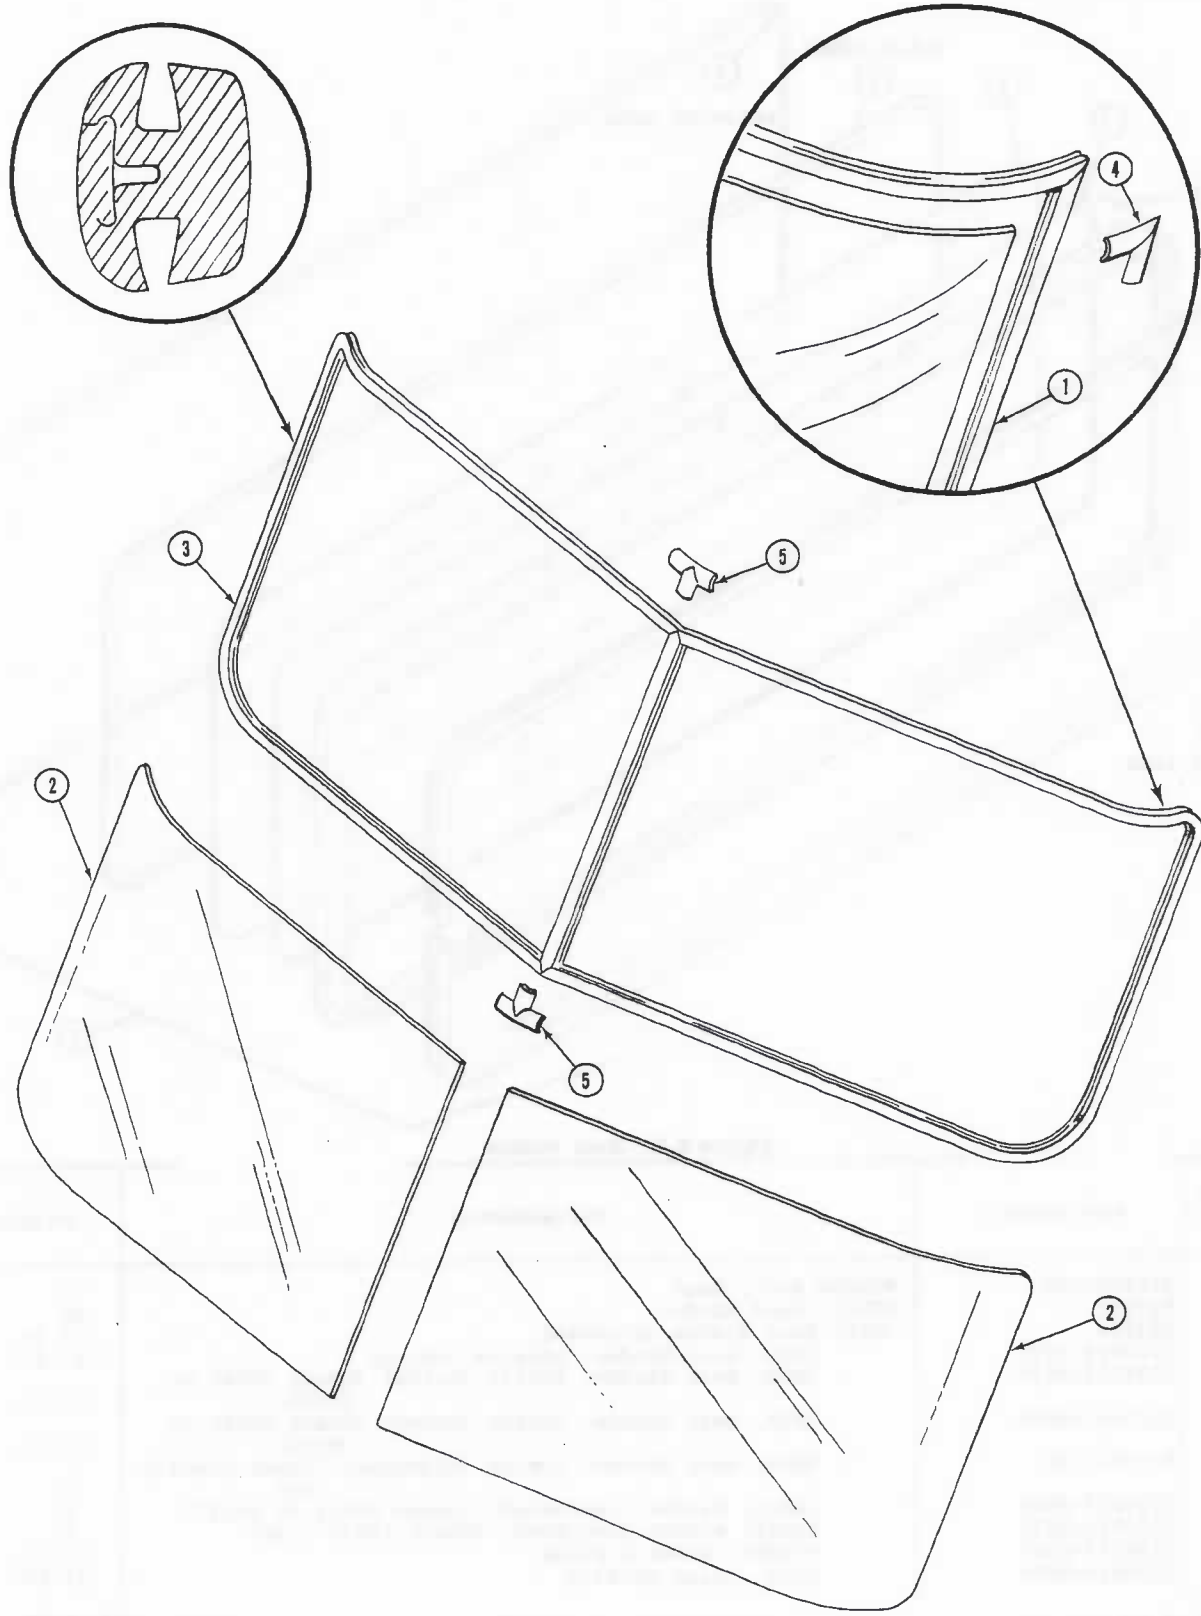

REPAIR PARTS LIST

GROUP 2 Body Structure
MODEL 2900R

Figure 2-6. Windshield

SD-333