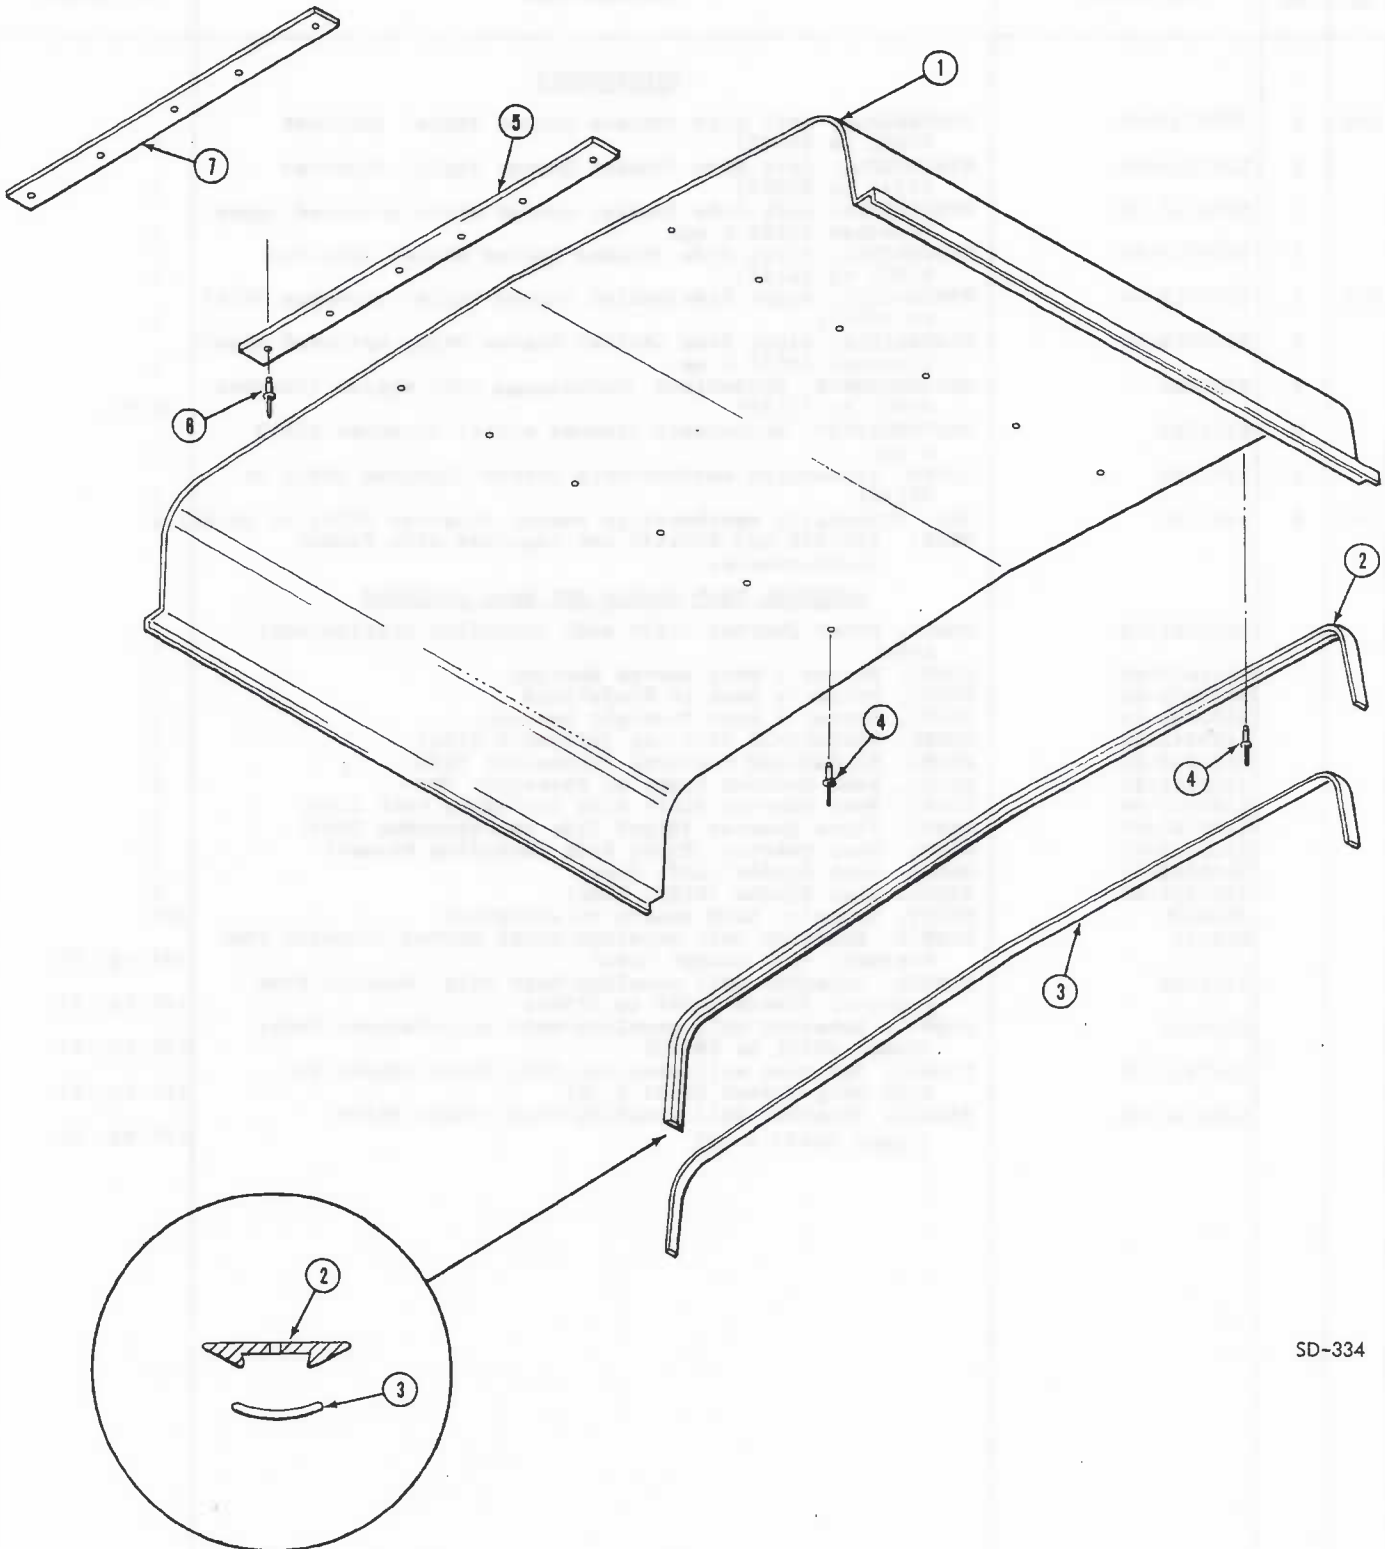

REPAIR PARTS LIST

GROUP 2 Body Structure
MODEL 2900R

SD-334

Figure 2-7. Headliner (typical)

REPAIR PARTS LIST

GROUP 2
MODEL 2900R

FIG NO.	ITEM NO.	PART NUMBER	ITEM DESCRIPTION	QTY PER UNIT	
<u>HEADLINERS</u>					
2-7	1	5100055-01	HEADLINER, Front driver-passenger area (cutout for clock) (coach 00001 to 00100)	1	
	1	5100055-01	HEADLINER, Front driver-passenger area (w/o clock cutout) (coach 00101 to 00350)	1	
	2	5101381-01	MOLDING, Headliner trim (aluminum)	10 ft	
	3	5101381-02	INSERT, Headliner (white, 5/8)	10 ft	
	4	M25050	RIVET, Headliner attaching	25	
2-7	1	5100055-02	HEADLINER, Kitchen-dinette area (coach 00001 to 00350)	1	
	2	5101381-01	MOLDING, Headliner trim (aluminum)	8 ft	
	3	5101381-02	INSERT, Headliner (white, 5/8)	8 ft	
	4	M25050	RIVET, Headliner attaching	25	
2-7	1	5100055-03	HEADLINER, Passenger door - refrigerator area (coach 00001 to 00350)	1	
	2	5101381-01	MOLDING, Headliner trim (aluminum)	4 ft	
	3	5101381-02	INSERT, Headliner (white, 5/8)	4 ft	
	4	M25050	RIVET, Headliner attaching	25	
2-7	1	5100055-04	HEADLINER, Bathroom-closet door area (coach 00001 to 00350)	1	
	2	5101381-01	MOLDING, Headliner trim (aluminum)	5 ft	
	3	5101381-02	INSERT, Headliner (white, 5/8)	5 ft	
	4	M25050	RIVET, Headliner attaching	25	
	5	5100352-11	STRIP, Headliner aluminum (27-1/2 long) (coach 00001 to 00350)	1	
	6	M25034	RIVET, Headliner aluminum strip	4	
	6	M25171	RIVET, Headliner aluminum strip (alt w/M25034)	4	
	7	5100352-10	STRIP, Headliner aluminum (22 long) (coach 00001 to 00350)	1	
	6	M25034	RIVET, Headliner aluminum strip	3	
	6	M25171	RIVET, Headliner aluminum strip (alt w/M25034)	3	
	2-7	1	5100055-05	HEADLINER, Bedroom area (forward) (coach 00001 to 00350)	1
1		5100055-06	HEADLINER, Bedroom area (rear) (coach 00001 to 00350)	1	
2		5101381-01	MOLDING, Headliner trim (aluminum)	8 ft	
3		5101381-02	INSERT, Headliner (white, 5/8)	1	
	4	M25050	RIVET, Headliner attaching	25	
2-7	1	5101832-01	HEADLINER, Front section (Coach 00351 and up)	1	
	1	5101832-02	HEADLINER, Rear section (Coach 00351 and up)	1	
<u>DASHBOARD</u>					
		5101423	BOX, Map compartment	REF	
		M25037	NUT, Compartment spring type (#10-24)	8	
		M14044	SCREW, Map box attaching	8	
		M17057	WASHER, Map box attaching	8	
		5100300	DASHBOARD ASSY, Driver-passenger	REF	
		M14062	SCREW, Dashboard attaching	10	
		M17098	WASHER, Dashboard attaching screw	24	
		M14067	SCREW, Dashboard attaching	14	
		5101379	STRIP, Dashboard bottom	1	
		5101383	ANGLE, Dashboard side	2	
		M14260	SCREW, Domestic panel to dash (1/4-20 x 1)	4	
		M17070	NUT, Domestic panel mounting bracket	4	
		M17024	WASHER, Domestic panel mounting bracket nut lock	4	
		5101419	BEZEL, Air Flow Control (Coach 00001 to 00959)	4	
		5101419	BEZEL, Air Flow Control (Coach 00960 & up) On instrument panel	2	
		5108722-01	BEZEL, AIR FLOW CONTROL (Coach 00960 & up) On Dash Panel	2	
		5109070	PLATE, Air Flow Bezel (Coach 00960 & up)	2	
		M14332	SCREW, Bezel Plate (Coach 00960 & up)	4	
		M14358	SCREW, Bezel attaching (Coach 00960 & up)	4	
		5101426	BRACKET, Bezel Duct (under dash)	1	
		5101297	ASH TRAY, Passenger Seat (PD 6631C1C2)	1	
		M14013	SCREW, Ash Tray (#6 x 1/2)	2