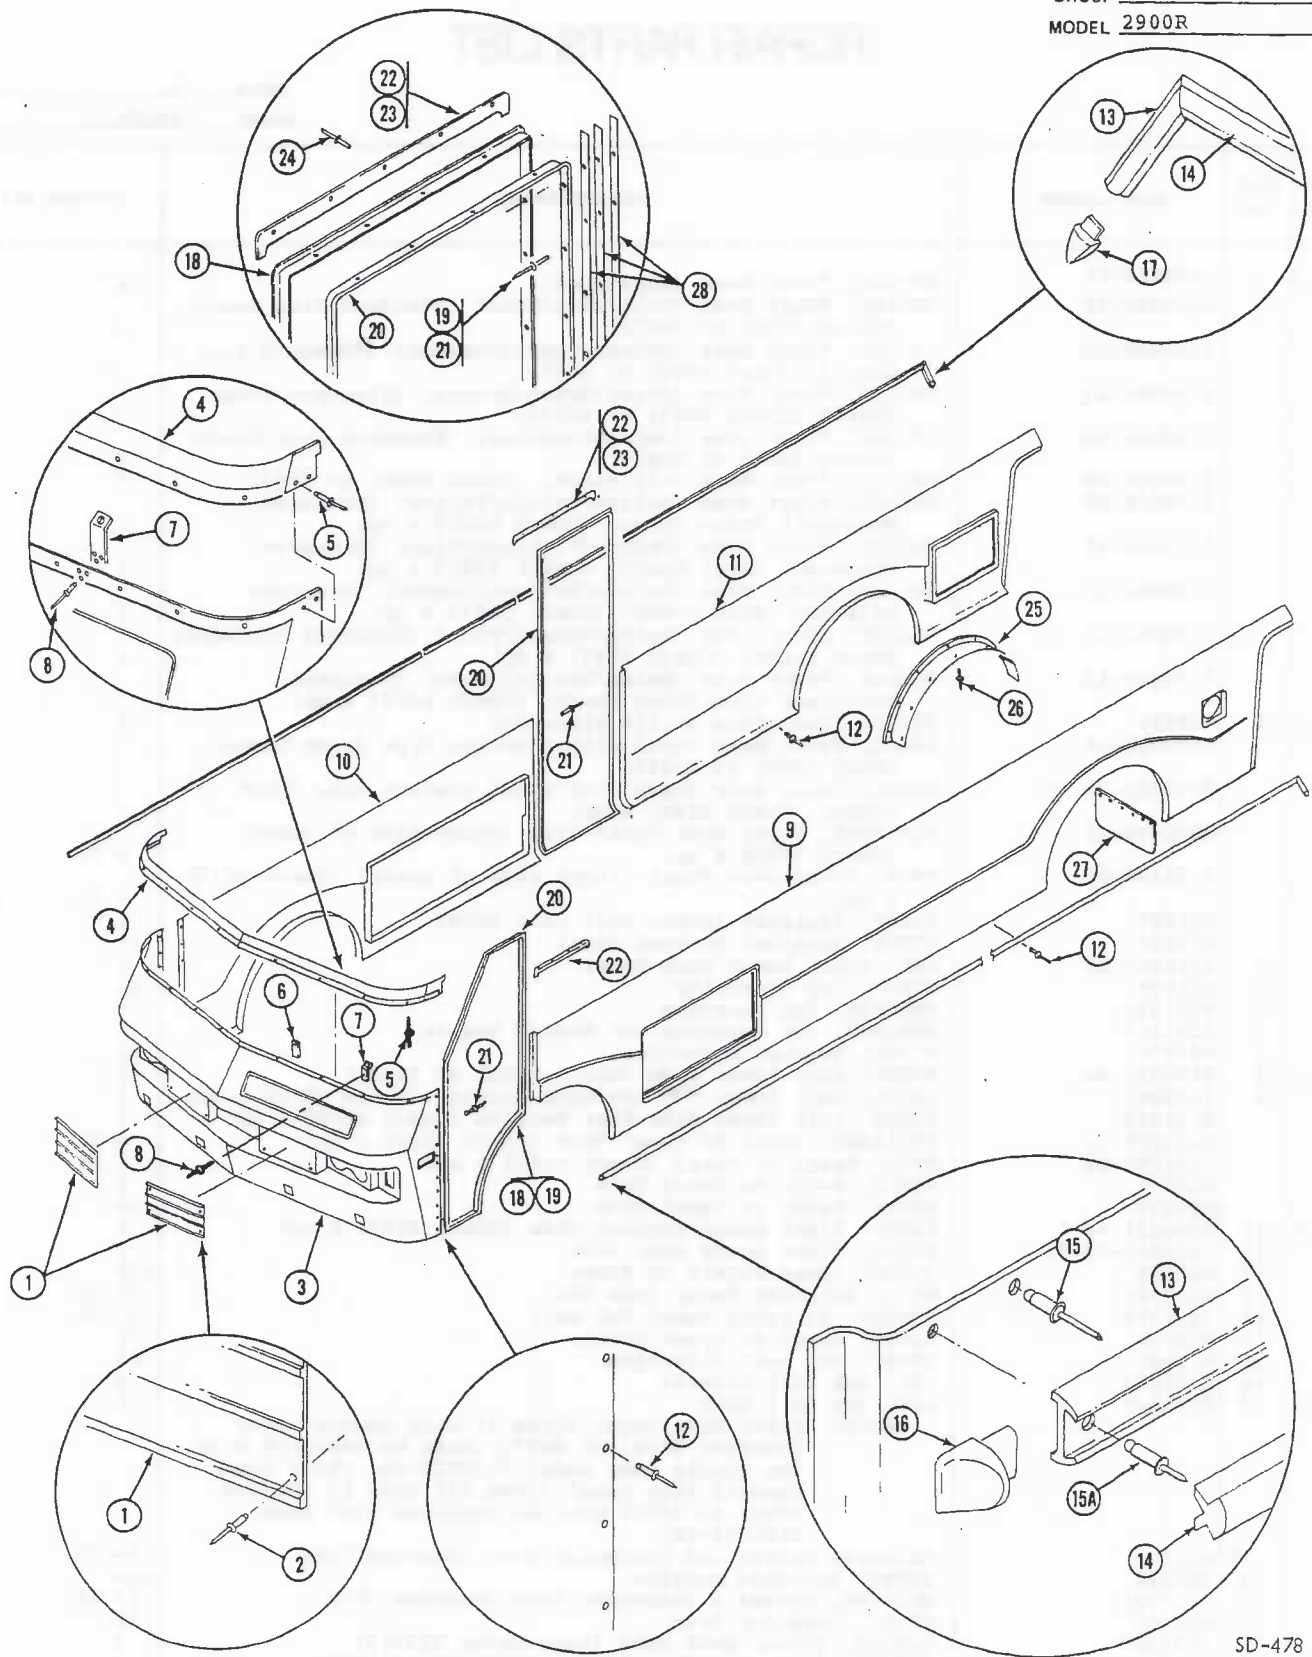

REPAIR PARTS LIST

GROUP 2
MODEL 2900R:

FIG NO	ITEM NO.	PART NUMBER	ITEM DESCRIPTION	QTY PER UNIT
2-11	1	5101403	GRILLE, Radiator air	1
	2	5101399	GRILLE, Engine service door	1
	3	M22078	CHAIN, Engine service door	1 ft.
	4	M18021	BOLT, Grille to frame (1/4-20 x 1)	8
	4	M18050	BOLT, Grille to frame (1/4-20 x 1 1/4) (Alternate)	8
2-11	5	M17045	WASHER, Grille to frame (1/2 flat)	8
	6	5101273-03	PIN, Grille door hinge	1
	7	5100614	LOCK, Engine service door	1
	8	5100613	WASHER, Engine service door lock	1
	9	5101689	LINK, Radiator grille bracket (RH lower)	1
2-11	10	5101674	BRACKET, Radiator grille adjusting (right side)	3
	11	M18005	BOLT, Bracket to link (1/4-20 x 3/4)	1
	12	M17070	NUT, Bracket to link bolt (1/4-20)	1
	13	M17024	WASHER, Bracket to link bolt (1/4 flat)	2
	14	M17005	WASHER, Bracket to frame stud	3
2-11	15	M17053	NUT, Bracket to frame stud lock	3
	16	5101409-02	BRACKET, Grille adjusting bracket to beam (RH lower)	1
	17	5101409-01	BRACKET, Grille adjusting bracket to beam (RH upper)	2
	18	5101407	BEAM, Radiator grille mounting (right side)	1
	19	5101412	BRACKET, Radiator and engine door grille (inboard)	1
2-11	20	5101408	TUBE, Radiator and engine door grille (inboard)	1
	21	5101406	BEAM, Radiator and engine grille mounting (left side)	1
	22	5101674	BRACKET, Radiator and engine door adjusting	2
	23	M17005	WASHER, Bracket to frame stud	2
	24	M17053	NUT, Bracket to frame and stud lock	2
2-11	25	5101409-02	BRACKET, Grille adjusting bracket to beam (LH lower)	1
	26	5101409-01	BRACKET, Grille adjusting bracket to beam (LH upper)	1
	27	M18005	BOLT, Radiator and engine grille brackets (1/4-20 x 3/4)	12
	28	M17070	NUT, Radiator and engine grille brackets bolt (1/4-20)	12
	29	M17024	WASHER, Radiator and engine grille bolt (1/4 flat)	12
2-11	30	5101402	SKIRT, Radiator grille	1
	31	M18005	BOLT, Skirt attaching	4
	32	M17070	NUT, Skirt attaching bolt	4
	33	M17024	WASHER, Skirt attaching bolt	4
	34	5100021-05	SKIRT, Rear lower (left side) (used with absorber rear bumper; coach 00001 to 00440)	1
2-11	34	5100021-12 *	SKIRT, Rear lower (left side) (used with steel bracket rear bumper; coach 00441 and up)	1
	35	5100021-06	SKIRT, Rear lower (right side) (used with absorber rear bumper; coach 00001 to 00440)	1
	35	5100021-13 *	SKIRT, Rear lower (right side) (used with steel bracket rear bumper; coach 00441 and up)	1

* Side skirts available in Sundance Yellow (SY) or Dover White (DW). Starting at coach 00934 "Dover White" was replaced by "Arcona White". Specify coach serial number and color when ordering.

REPAIR PARTS LIST

GROUP 2 Body Structure

MODEL 2900R

SD-478

Figure 2-12. Exterior panels and trim