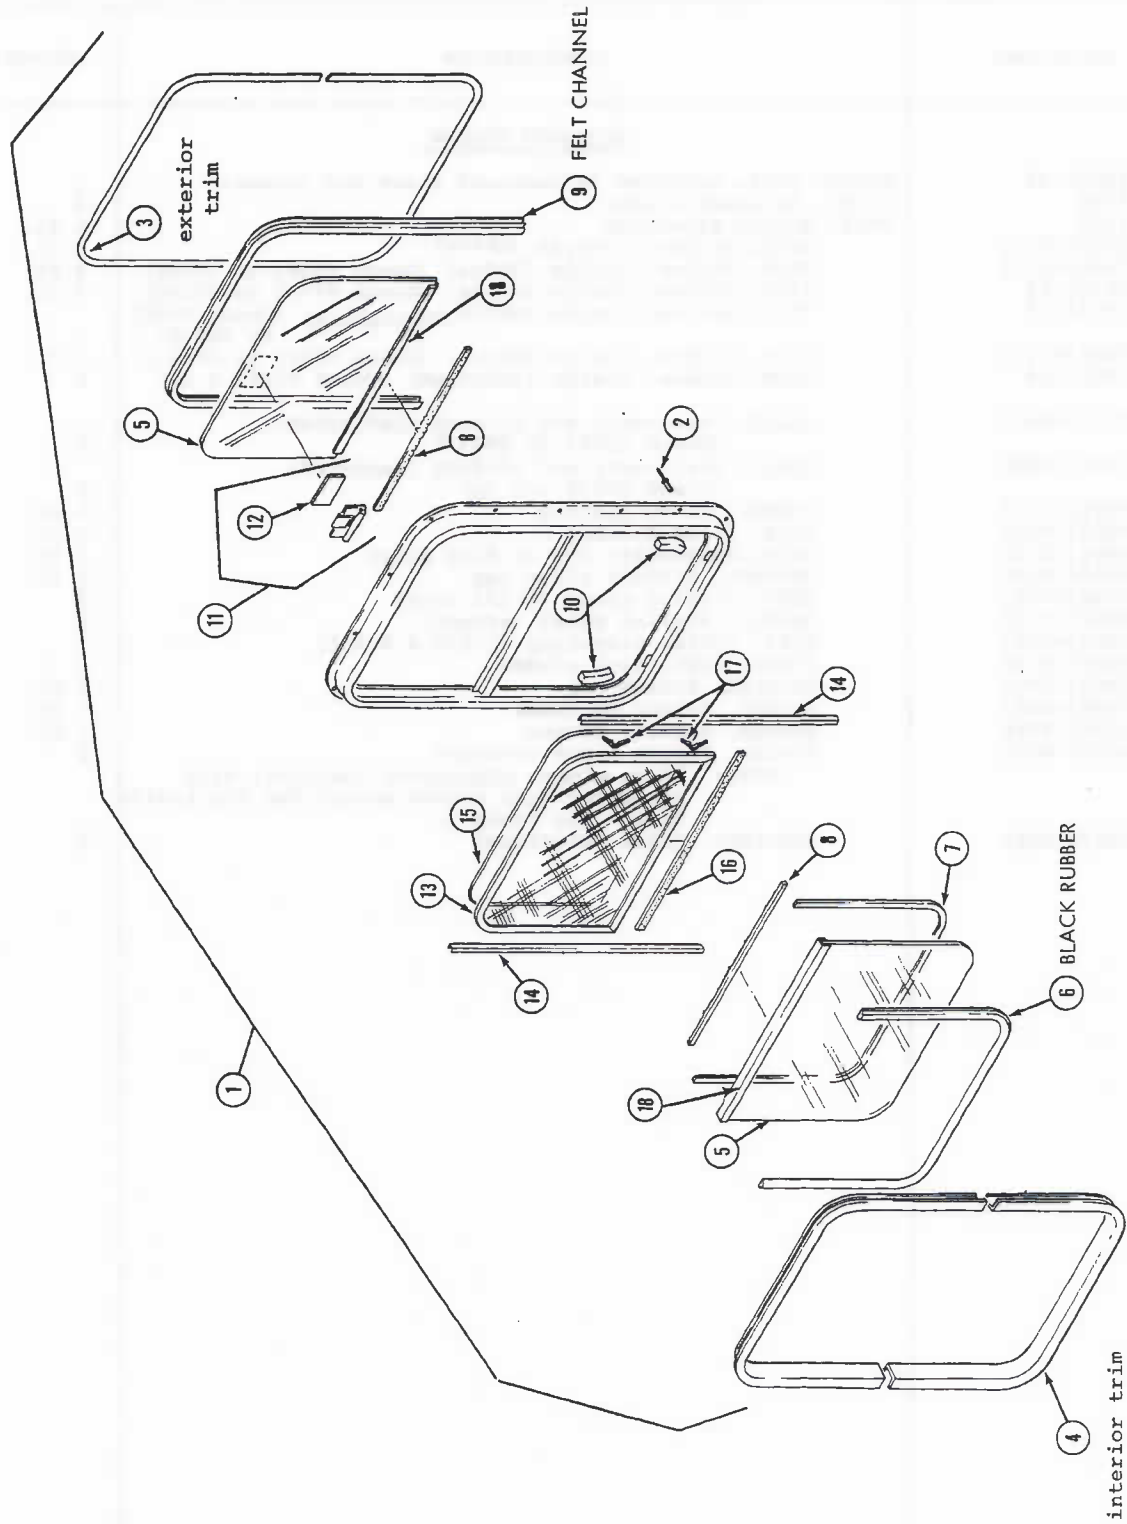

REPAIR PARTS LIST

GROUP 2 Body Structure
 MODEL 2900R

SD-483

Figure 2-3. Bathroom window

REPAIR PARTS LIST

GROUP 2
MODEL 2900R

FIG NO.	ITEM NO.	PART NUMBER	ITEM DESCRIPTION	QTY PER UNIT	
<u>BATHROOM WINDOW</u>					
2-3	1	5100003-09	WINDOW ASSY, Bathroom (w/tempered glass and screen)	1	
	2	M25090	RIVET, Bathroom window	16	
		M22254	TAPE, Window attaching	6 ft.	
	3	5100003-R072	TRIM, Window, outside (white)	6 ft.	
	4	5100003-R074	TRIM, Window, inside (beige) (Coach 00201 to 00565)	4 ft.	
		5100397-03	GIMP, Window, inside (white) (Coach 00001 to 00200)	4 ft.	
		5100003-50	TRIM, Window, inside (white fiberglass) (Coach 00001 to 00200)	1	
	4	5100003-R076	TRIM, Window, inside (brown) (Coach 00566 to 00662)	4 ft.	
	4	5100003-39	TRIM, Window, inside (aluminum) (Coach 00663 & up)	1	
	5	5100003-R001	GLASS, Stationary and sliding (laminated) (Coach 00001 to 00037)	2	
	5	5100003-R065	GLASS, Stationary and sliding (tempered) (Coach 00038 and up)	2	
	2-3	6	5100003-R043	RUBBER, Glass glazing	4 ft.
		7	5100003-R054	TAPE, Glass glazing	2 ft.
		8	5100003-R058	FELT, Stationary and sliding glass	4 ft.
	2-3	9	5100003-R060	CHANNEL, Sliding glass run	5 ft.
		10	5100003-R061	STOP, Sliding glass (1-1/2 inch)	2
		11	5100003-R050	HANDLE, Sliding glass (w/tape)	1
12		5100003-R062	TAPE, Handle attaching (1-5/8 x 2-3/4)	1	
13		5100003-R048	SCREEN ASSY, Bath window	1	
14		5100003-R064	CHANNEL, Screen run	2 ft.	
15		5100003-R053	SPLEEN, Screen to frame	5 ft.	
16		5100003-R051	RUBBER, Screen, porous	2 ft.	
17		5100003-R052	SPRING, Screen frame pressure	2	
			NOTE: Above window components identical with passenger door window except for the inside trim. See Group 3.		
2-3	18	5100003-R082	RETAINER, Glass (Aluminum)	2	