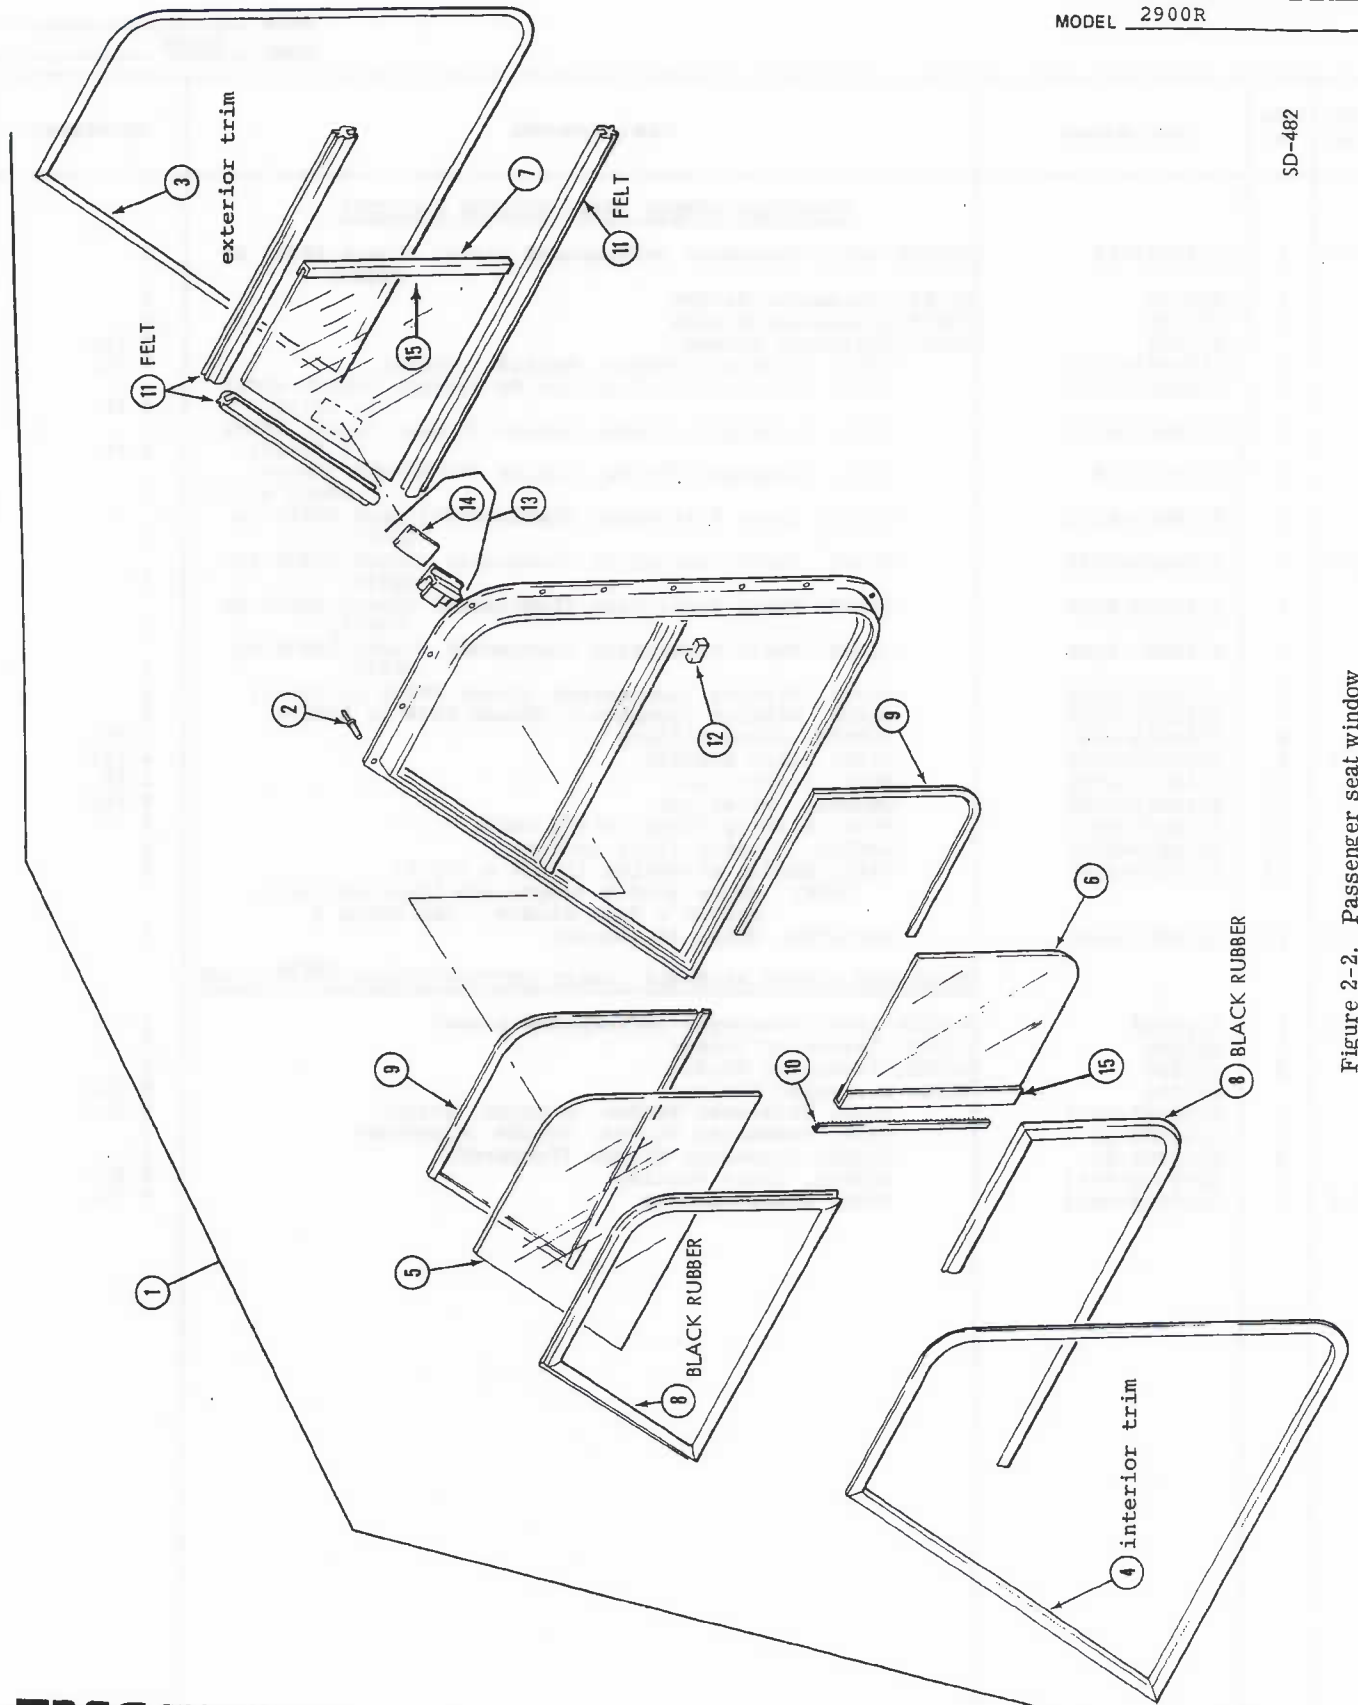

REPAIR PARTS LIST

GROUP 2 Body Structure
 MODEL 2900R

SD-482

Figure 2-2. Passenger seat window

REPAIR PARTS LIST

GROUP 2
MODEL 2900R

FIG NO.	ITEM NO.	PART NUMBER	ITEM DESCRIPTION	QTY PER UNIT
<u>PASSENGER WINDOW (WITH SLIDING SECTION)</u>				
2-2	1	5100003-08	WINDOW ASSY, Passenger (w/tempered glass) (Coach 00001 to 00849)	1
	2	M25076	RIVET, Passenger Window	7
	2	M25090	RIVET, Passenger Window	10
		M22254	TAPE, Passenger Window	8 ft.
	3	5100003-R072	TRIM, Passenger window, outside (white)	8 ft.
	4	5100003-R073	TRIM, Passenger window, inside (beige) (Coach 00001 to 00565)	8 ft.
	4	5100003-R077	TRIM, Passenger window, inside (brown) (Coach 00566 to 00662)	8 ft.
	4	5100003-38	TRIM, Passenger Window, inside (Aluminum) (Coach 00663 & UP)	1
	5	5100003-R011	GLASS, Large Stationary (laminated) (Coach 00001 to 00037)	1
2-2	5	5100003-R055	GLASS, Large Stationary (tempered) (Coach 00038 to 00849)	1
	6	5100003-R009	GLASS, Small Stationary (laminated) (Coach 00001 to 00037)	1
	6	5100003-R056	GLASS, Small Stationary (tempered) (Coach 00038 to 00849)	1
	7	5100003-R010	GLASS, Sliding (laminated) (Coach 00001 to 00037)	1
	7	5100003-R059	GLASS, Sliding (tempered) (Coach 0038 to 00849)	1
	8	5100003-R043	RUBBER, Glass Sliding	9 ft.
2-2	9	5100003-R054	TAPE, Glass glazing	4 ft.
	10	5100003-R058	FELT, Center rail	1 ft.
	11	5100003-R060	CHANNEL, Glass run	4 ft.
	12	5100003-R061	STOP, Sliding glass (1-1/2 inch)	1
	13	5100003-R050	HANDLE, Sliding glass (w/tape)	1
	14	5100003-R062	TAPE, Handle attaching (1-5/8 x 2-3/4)	1
			NOTE: Above window components identical with driver's door window. See Group 3	
2-2	15	5100003-R081	RETAINER, GLASS (Aluminum)	2
<u>PASSENGER WINDOW ASSEMBLY (SOLID SECTION) (COACH 00850 & UP)</u>				
2-2	1	5106908	WINDOW ASSY, Passenger (w/tempered glass)	1
	2	M25096	RIVET, Passenger Window	7
	2	M25090	RIVET, Passenger Window	10
		M22254	TAPE, Passenger Window	8 ft.
	3	5100003-R072	TRIM, Passenger Window, outside (white)	8 ft.
	4	5106908-02	TRIM, Passenger Window, inside (Aluminum)	1
	5	5106908-03	GLASS, Passenger Window (Tempered)	1
	6	5100003-R043	RUBBER, Glass Glazing	9 ft.
2-2	7	5100003-R054	TAPE, Glass Glazing	4 ft.