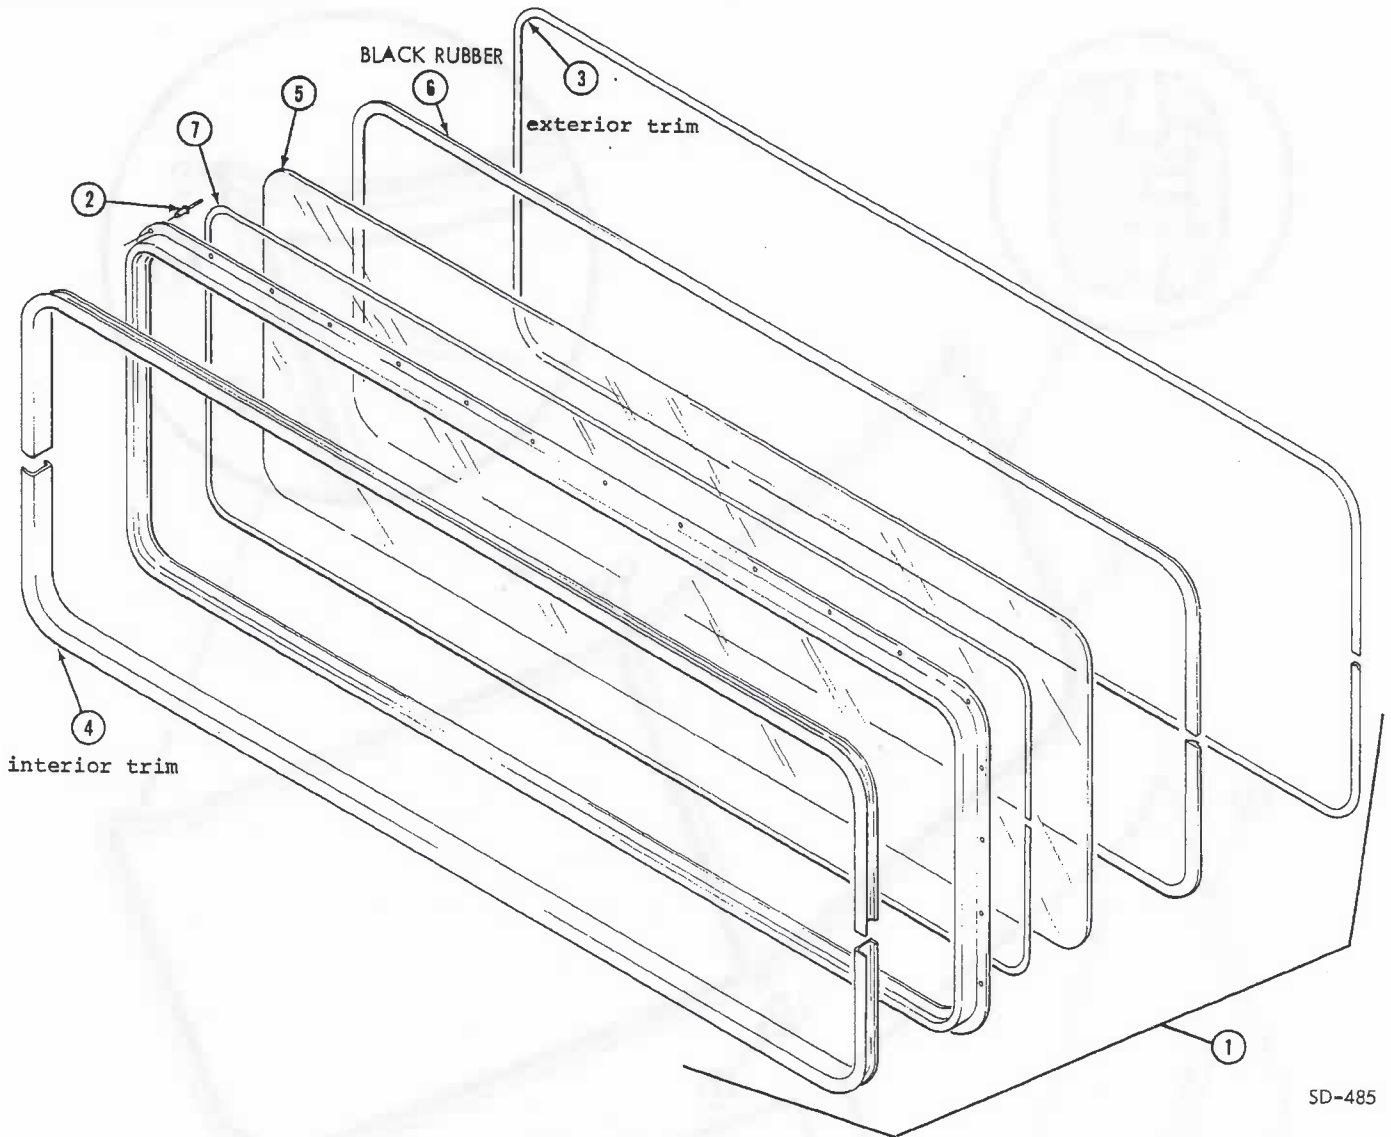

REPAIR PARTS LIST

GROUP 2 Body Structure
 MODEL 2900R

Figure 2-5. Rear window

SD-485

FIG NO.	ITEM NO.	PART NUMBER	ITEM DESCRIPTION	QTY PER UNIT
2-5	1	5100003-05	WINDOW ASSY, Rear	1
	2	M25090	RIVET, Rear Window	50
		M22254	TAPE, Rear Window attaching	18 ft.
	3	5100003-R072	TRIM, Rear Window, outside (white)	17 ft.
2-5	4	5100003-R074	TRIM, Rear Window, inside (beige) (Coach 00001 to 00565)	17 ft.
	4	5100003-R076	TRIM, Rear Window, inside (brown) (Coach 00566 to 00662)	17 ft.
	4	5100003-35	TRIM, Rear Window, inside (Aluminum) (Coach 00663 & up)	1
2-5	5	5100003-R006	GLASS, Window (laminated) (Coach 00001 to 00037)	1
	5	5100003-R071	GLASS, Window (tempered) (Coach 00038 & up)	1
	6	5100003-R043	RUBBER, Glass Glazing	17 ft.
	7	5100003-R054	TAPE, Glass Glazing	17 ft.