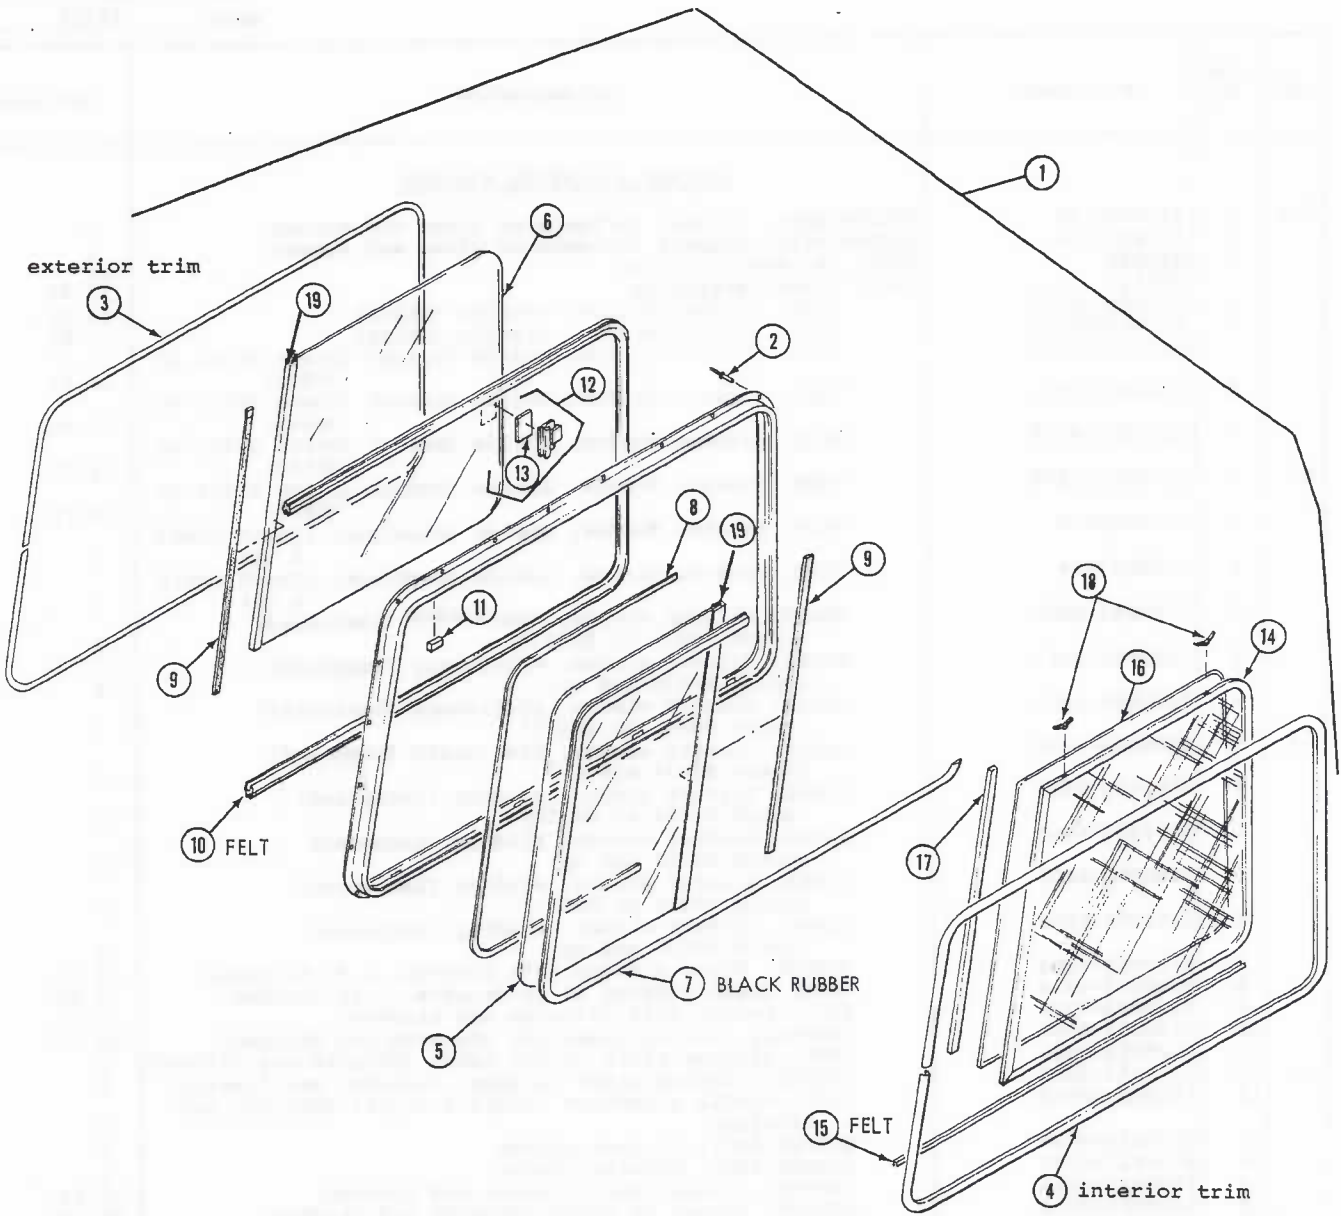

REPAIR PARTS LIST

GROUP 2 Body Structure
MODEL 2900R

SD-481

Figure 2-1. Kitchen and dinette windows

REPAIR PARTS LIST

GROUP 2
MODEL 2900R

FIG NO.	ITEM NO.	PART NUMBER	ITEM DESCRIPTION	QTY PER UNIT	
<u>KITCHEN & DINETTE WINDOWS</u>					
2-1	1	5100003-01	WINDOW ASSY, Kitchen (w/tempered glass and screen)	1	
	1	5100003-04	WINDOW ASSY, Dinette (w/tempered glass and screen)	1	
	2	M25090	RIVET, Window attaching	50	
		M22254	TAPE, Window attaching	30 ft	
	3	5100003-R072	TRIM, Kitchen Window, outside (white)	12 ft.	
	3	5100003-R072	TRIM, Dinette Window, outside (white)	16 ft.	
	4	5100003-R073	TRIM, Kitchen Window, inside (beige) (Coach 00001 to 00565)	12 ft.	
	4	5100003-R073	TRIM, Dinette Window, inside (beige) (Coach 00001 to 00565)	16 ft.	
	4	5100003-R077	TRIM, Kitchen Window, inside (brown) (Coach 00566 to 00662)	12 ft.	
	4	5100003-R077	TRIM, Dinette Window, inside (brown) (Coach 00566 to 00662)	16 ft.	
2-1	4	5100003-31	TRIM, Kitchen Window, inside (Aluminum) (Coach 00663 & up)	1	
	4	5100003-34	TRIM, Dinette Window, inside (Aluminum) (Coach 00663 & up)	1	
	5	5100003-R007	GLASS, Kitchen window, stationary (laminated) (coach 00001 to 00037)	1	
	5	5100003-R067	GLASS, Kitchen window, stationary (tempered) (coach 00038 and up)	1	
	5	5100003-R004	GLASS, Dinette window, stationary (laminated) (coach 00001 to 00037)	1	
	2-1	5	5100003-R068	GLASS, Dinette window, stationary (tempered) (coach 00038 and up)	1
		6	5100003-R008	GLASS, Kitchen window, sliding (laminated) (coach 00001 to 00037)	1
		6	5100003-R063	GLASS, Kitchen window, sliding (tempered) (coach 00038 and up)	1
		6	5100003-R003	GLASS, Dinette window, sliding (laminated) (coach 00001 to 00037)	1
		6	5100003-R066	GLASS, DINETTE window, sliding (tempered) (coach 00038 and up)	1
7		5100003-R043	RUBBER, Glass glazing (8ft dinette, 6 ft kitchen)	14 ft.	
8		5100003-R054	TAPE, Glass glazing (4 ft dinette, 3 ft kitchen)	7 ft.	
9		5100003-R058	FELT, Center rail (dinette and kitchen)	6 ft.	
10		5100003-R060	CHANNEL, Sliding glass run (dinette and kitchen)	20 ft.	
11		5100003-R061	STOP, Sliding glass (1-1/2 inch) (dinette and kitchen)	2	
2-1	12	5100003-R050	HANDLE, Sliding glass (w/tape) (kitchen and dinette)	2	
	13	5100003-R062	TAPE, Handle attaching (1-5/8 x 2-3/4) (kitchen and dinette)	2	
	14	5100003-R049	SCREEN ASSY, Kitchen window	1	
	14	5100003-R045	SCREEN ASSY, Dinette window	1	
	15	5100003-R064	CHANNEL, Screen run (dinette and kitchen)	10 ft.	
	16	5100003-R053	SPLLEN, Screen to frame (dinette and kitchen)	20 ft.	
	17	5100003-R051	RUBBER, Screen porous (dinette and kitchen)	6 ft.	
	18	5100003-R052	SPRING, Screen frame pressure (dinette and kitchen)	4	
	19	5100003-R079	RETAINER, Kitchen Window Glass (Aluminum)	2	
	19	5100003-R080	RETAINER, Dinette Window Glass (Aluminum)	2	