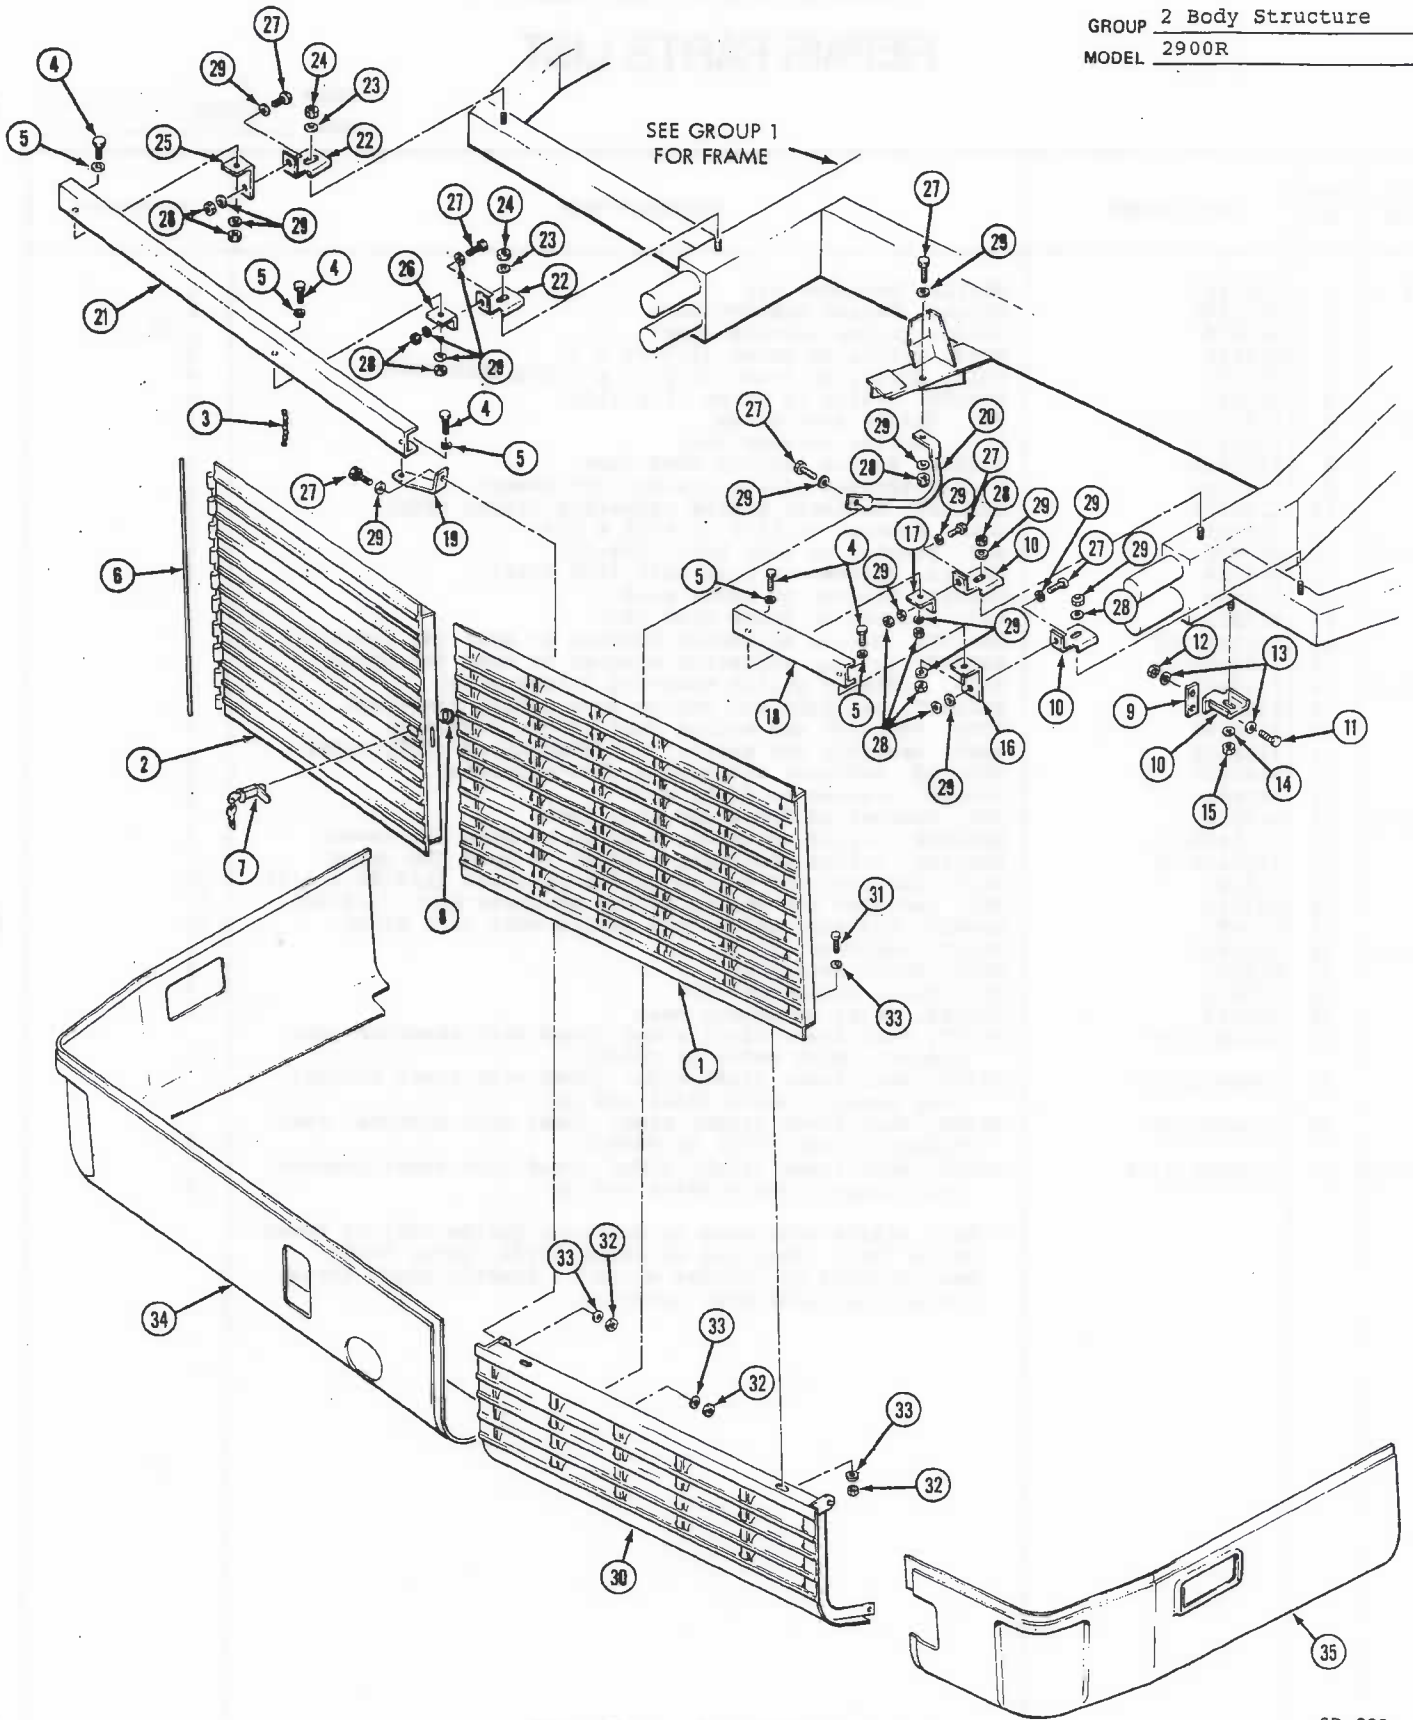

REPAIR PARTS LIST

GROUP 2 Body Structure
MODEL 2900R

Figure 2-11. Rear grilles and skirts

SD-338

FMC FMC Corporation
Motor Coach Division
333 Brokaw Road Box 664 Santa Clara California 95052

ISSUED C1, 9/73

REVISED C4, 9/76

REPAIR PARTS LIST

GROUP 2
MODEL 2900R:

FIG NO	ITEM NO.	PART NUMBER	ITEM DESCRIPTION	QTY PER UNIT
2-11	1	5101403	GRILLE, Radiator air	1
	2	5101399	GRILLE, Engine service door	1
	3	M22078	CHAIN, Engine service door	1 ft.
	4	M18021	BOLT, Grille to frame (1/4-20 x 1)	8
	4	M18050	BOLT, Grille to frame (1/4-20 x 1 1/4) (Alternate)	8
2-11	5	M17045	WASHER, Grille to frame (1/2 flat)	8
	6	5101273-03	PIN, Grille door hinge	1
	7	5100614	LOCK, Engine service door	1
	8	5100613	WASHER, Engine service door lock	1
	9	5101689	LINK, Radiator grille bracket (RH lower)	1
2-11	10	5101674	BRACKET, Radiator grille adjusting (right side)	3
	11	M18005	BOLT, Bracket to link (1/4-20 x 3/4)	1
	12	M17070	NUT, Bracket to link bolt (1/4-20)	1
	13	M17024	WASHER, Bracket to link bolt (1/4 flat)	2
	14	M17005	WASHER, Bracket to frame stud	3
2-11	15	M17053	NUT, Bracket to frame stud lock	3
	16	5101409-02	BRACKET, Grille adjusting bracket to beam (RH lower)	1
	17	5101409-01	BRACKET, Grille adjusting bracket to beam (RH upper)	2
	18	5101407	BEAM, Radiator grille mounting (right side)	1
	19	5101412	BRACKET, Radiator and engine door grille (inboard)	1
2-11	20	5101408	TUBE, Radiator and engine door grille (inboard)	1
	21	5101406	BEAM, Radiator and engine grille mounting (left side)	1
	22	5101674	BRACKET, Radiator and engine door adjusting	2
	23	M17005	WASHER, Bracket to frame stud	2
	24	M17053	NUT, Bracket to frame and stud lock	2
2-11	25	5101409-02	BRACKET, Grille adjusting bracket to beam (LH lower)	1
	26	5101409-01	BRACKET, Grille adjusting bracket to beam (LH upper)	1
	27	M18005	BOLT, Radiator and engine grille brackets (1/4-20 x 3/4)	12
	28	M17070	NUT, Radiator and engine grille brackets bolt (1/4-20)	12
	29	M17024	WASHER, Radiator and engine grille bolt (1/4 flat)	12
2-11	30	5101402	SKIRT, Radiator grille	1
	31	M18005	BOLT, Skirt attaching	4
	32	M17070	NUT, Skirt attaching bolt	4
	33	M17024	WASHER, Skirt attaching bolt	4
	34	5100021-05	SKIRT, Rear lower (left side) (used with absorber rear bumper; coach 00001 to 00440)	1
2-11	34	5100021-12 *	SKIRT, Rear lower (left side) (used with steel bracket rear bumper; coach 00441 and up)	1
	35	5100021-06	SKIRT, Rear lower (right side) (used with absorber rear bumper; coach 00001 to 00440)	1
	35	5100021-13 *	SKIRT, Rear lower (right side) (used with steel bracket rear bumper; coach 00441 and up)	1

* Side skirts available in Sundance Yellow (SY) or Dover White (DW). Starting at coach 00934 "Dover White" was replaced by "Arcona White". Specify coach serial number and color when ordering.