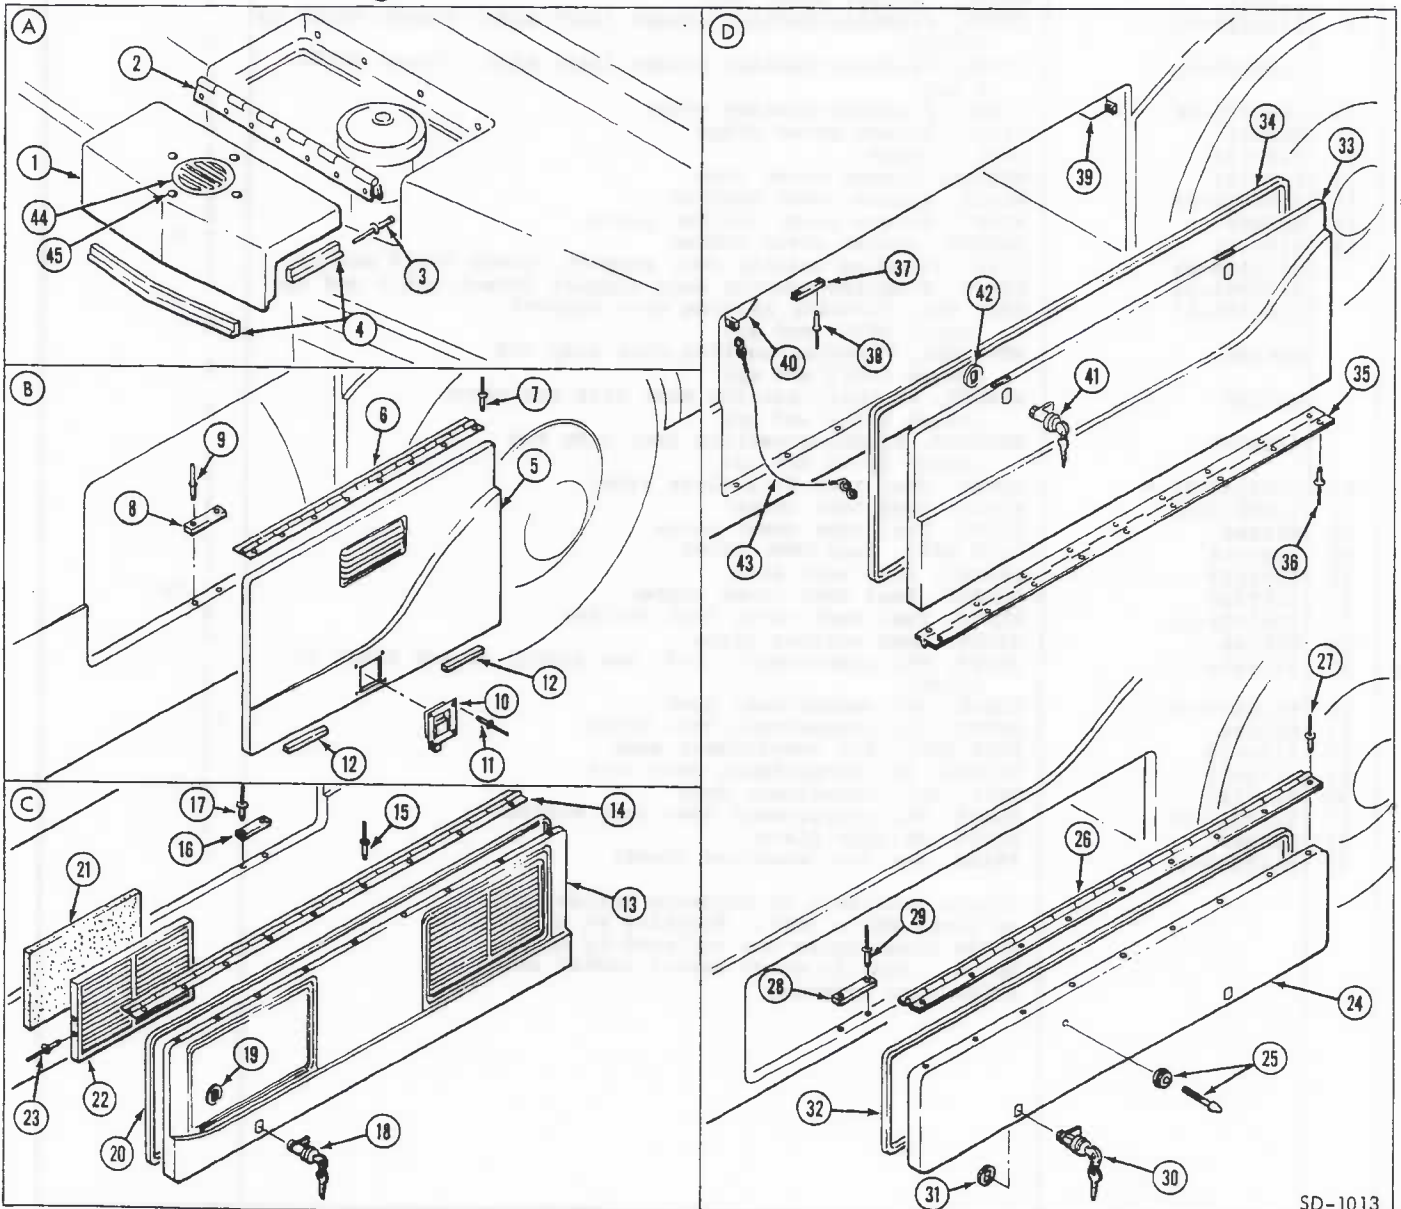

FMC Corporation
Motor Coach Division
333 Brokaw Road Box 664 Santa Clara California 95052

ISSUED 9/73
REVISED C4, 9/76

REPAIR PARTS LIST

GROUP 2 Body Structure
MODEL 2900R

Figure 2-9. Exterior access doors and hardware (rear and right side)