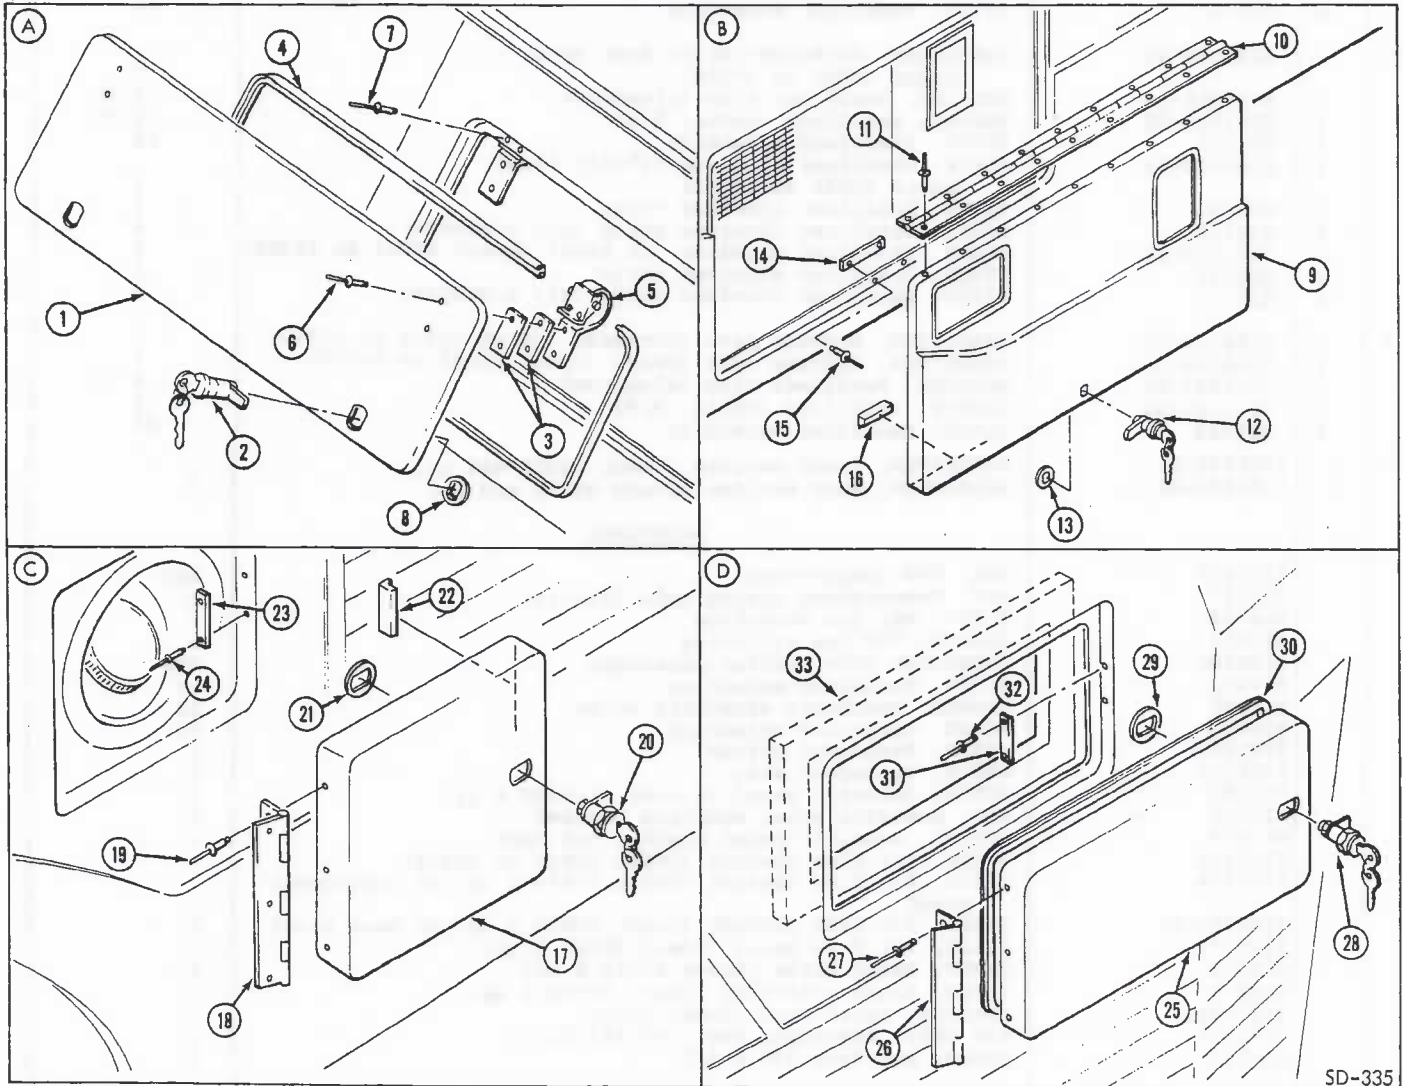

REPAIR PARTS LIST

GROUP 2 Body Structure
MODEL 2900R

SD-335

Figure 2-8. Exterior access doors and hardware (front and left side)

REPAIR PARTS LIST

GROUP 2
MODEL 2900R

FIG NO.	ITEM NO.	PART NUMBER	ITEM DESCRIPTION	QTY PER UNIT
<u>EXTERIOR ACCESS DOORS AND HARDWARE</u>				
2-8	1	5100158-01 *	COVER, Front nose access (fresh water fill, windshield washer, master cylinder) NOTE: COACHES 00001 to 00075 use two access covers; coaches 00076 and up use only one. Quantities are listed for single cover coaches, double all quantities for early coaches.	1
	2	5100614	LOCK, Access cover	2
	3	5100158-03	SHIM, Access cover hinge	2
	4	5100720	BUMPER, Access cover rubber	3 ft.
	5	5101231	HINGE, Access cover	2
	6	M25077	RIVET, Access cover hinge	4
	7	M25050	RIVET, Access cover hinge	4
	8	5100613	WASHER, Access cover lock	1
2-8	9	5100199-02 *	COVER, Plumbing-heating access (left side) (Coach 00001 to 00770)	1
		5100199-01 *	COVER, Plumbing-heating access (left side) (Coach 00771 & up)	1
	10	5100673-06	HINGE, Plumbing-heating cover	1
	11	M25046	RIVET, Access cover hinge	1
	12	5100614	LOCK, Access	1
	13	5100613	WASHER, Access cover lock	1
	14	5100351-08	PLATE, Access cover striker	1
	15	M25048	RIVET, Access cover striker plate	2
	16	5100720	BUMPER, Access cover rubber	1 ft.
		5101956-01	CLIP, Plumbing heating door support (coach 00513 and up)	1
		5101956-02	PIVOT, Plumbing-heating door support (coach 00513 and up)	1
		5101356-07	STAY ROD, Plumbing-heating door support (coach 00513 and up)	1
		M25086	RETAINER, Plumbing-heating door stay rod (coach 00513 and up)	1
		M17129	WASHER, Plumbing-heating door clip and pivot (coach 00513 and up)	2
		5100493	GROMMET, Plumbing-heating door stay rod (coach 00513 and up)	1
2-8	17	5100149-01 *	COVER, Fuel tank fill (left side)	1
	18	5100673-01	HINGE, Fuel tank cover	1
	19	M25046	RIVET, Fuel tank cover hinge	6
	20	5100614	LOCK ASSY, Fuel tank cover	1
	21	5100613	WASHER, Fuel tank lock	1
	22	5100720	BUMPER, Fuel tank cover rubber	1 ft.
	23	5100351-01	PLATE, Fuel tank cover lock striker	1
	24	M25048	RIVET, Lock striker plate	2
2-8	25	5100956-01	COVER, Ski compartment (left and right) (Coach 00001 to 00540)	2
	26	5100673-08	HINGE, Ski compartment door	2
	27	M25046	RIVET, Ski compartment door hinge	12
	28	5100614	LOCK ASSY, Ski compartment door	2
	29	5100613	WASHER, Ski compartment door lock	2
	30	5100720	SEAL, Ski compartment door	6 ft.
	31	5100351-01	PLATE, Ski compartment door lock striker	2
	32	M25048	RIVET, Striker plate	4
	33	5100352-14	FRAME, Ski door mounting (wood)	2
			* Covers available in Sundance Yellow (SY) or Dover White (DW). Starting at coach 00934 Dover White was replaced by Arcona White. Specify coach serial number and color when ordering.	

FMC Corporation
Motor Coach Division
333 Brokaw Road Box 664 Santa Clara California 95052

ISSUED 9/73
REVISED C4, 9/76