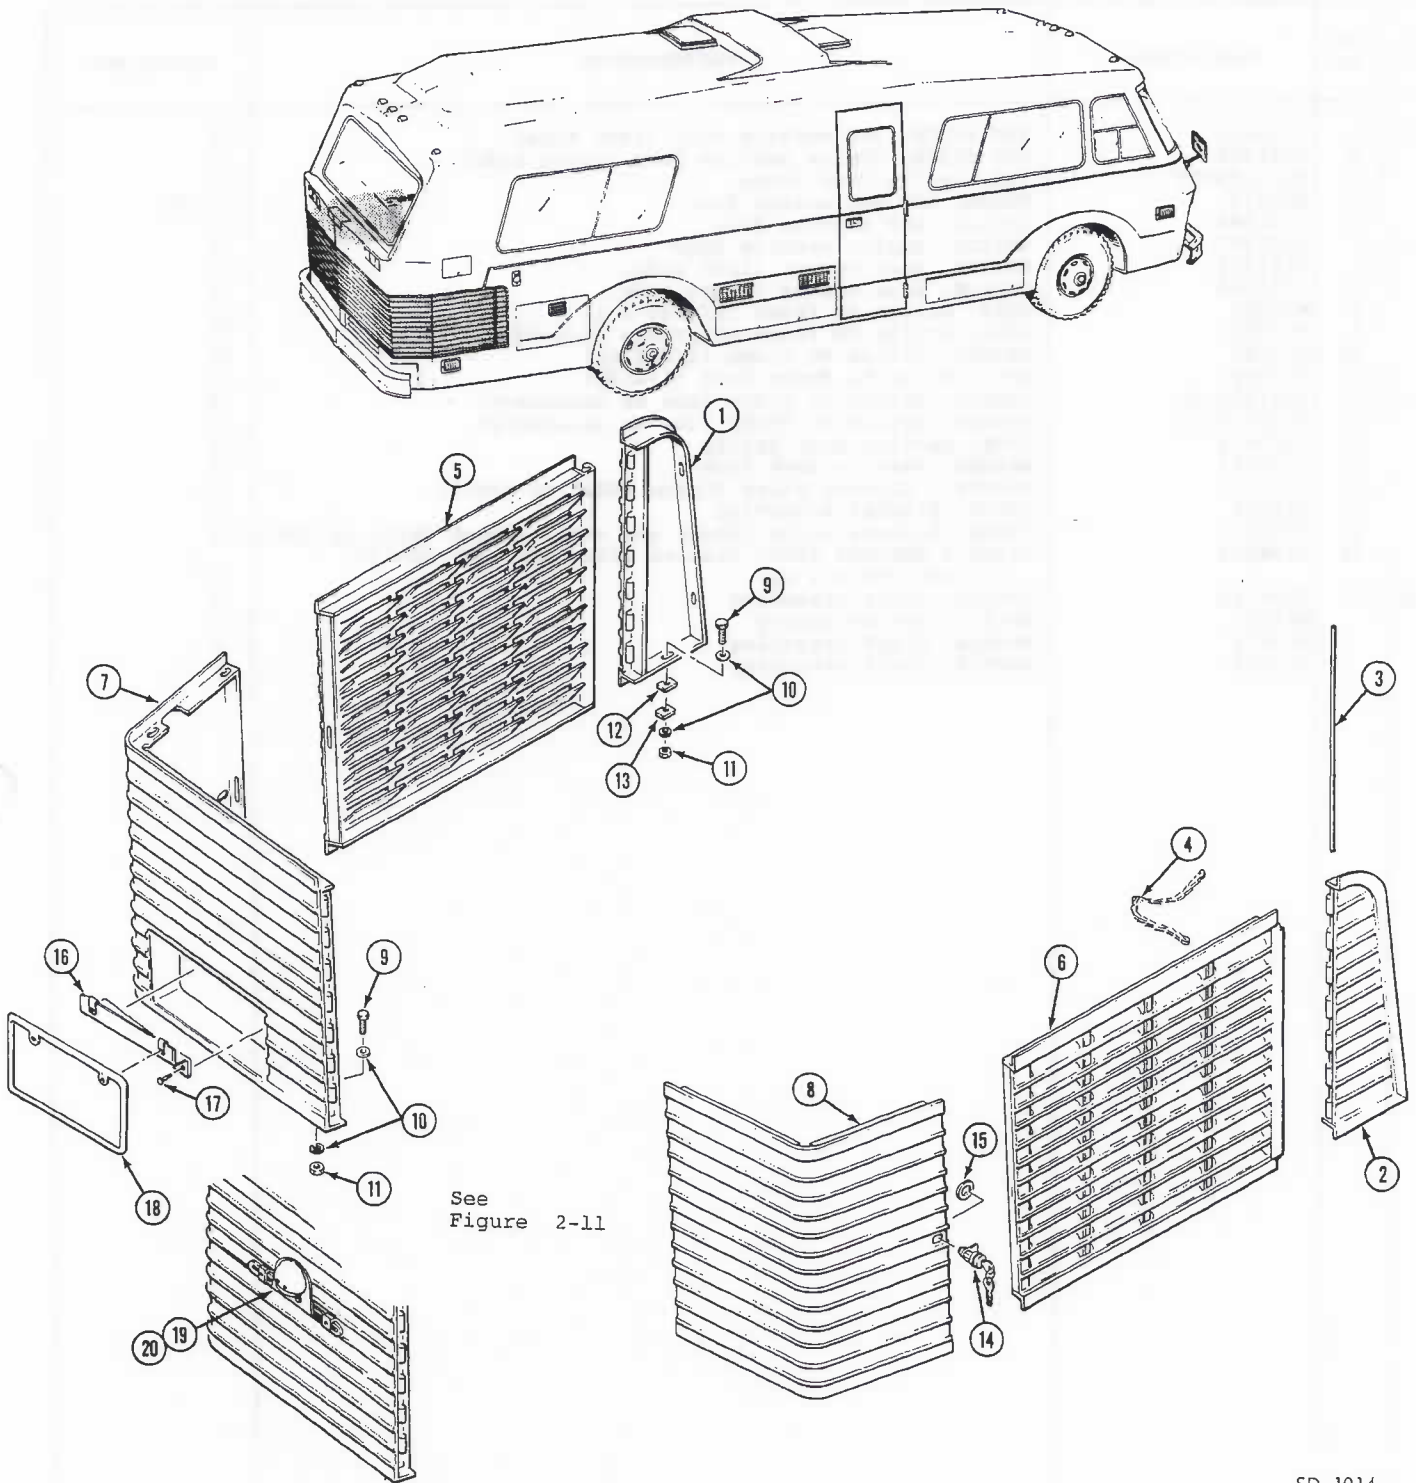

REPAIR PARTS LIST

GROUP 2 Body Structure
MODEL 2900R

SD-1014

Figure 2-10. Rear Access Grills

REPAIR PARTS LIST

GROUP 2
MODEL 2900R

FIG NO.	ITEM NO.	PART NUMBER	ITEM DESCRIPTION	QTY PER UNIT
2-10	1	5101401	END PIECE, APU service door (left side)	1
	2	5101400	END PIECE, Engine service door (right side)	1
	3	5101273-03	PIN, Grille door hinge	2
	4	M22078	CHAIN, APU and engine door	2 ft.
	5	5101398	GRILLE, APU service door	1
2-10	6	5101397	GRILLE, Engine service door	1
	7	5101396	GRILLE, Rear corner (left side)	1
	8	5101395	GRILLE, Rear corner (right side)	1
	9	M18021	BOLT, Grille to frame (1/4-20 x 1)	12
	9	M18050	BOLT, Grille to frame-alternate (1/4-20 x 1 1/4)	12
2-10	10	M17045	WASHER, Grille to frame (1/4 flat)	12
	11	M17040	NUT, Grille to frame bolt (1/4-20)	12
	12	5101655-01	SPACER, Grille to frame (use as necessary)	4
	13	5101655-02	SPACER, Grille to frame (use as necessary)	4
	14	5100614	LOCK, Service door grille	2
	15	5100613	WASHER, Service door lock	2
	16	5101415	BRACKET, License plate (Coach 00001 to 00953)	1
	17	M14015	SCREW, Bracket attaching	2
	18	5101473	FRAME, License plate (front and rear) (Coach 00001 to 00953)	2
	19	5108557	LIGHT & BRACKET ASSY, License plate (ASD-437-00-132) (Coach 00954 & up)	1
2-10	20	5108716	SPACER, Light attaching	2
		M18021	BOLT, Light attaching	2
		M17070	WASHER, Light attaching	2
		M17045	WASHER, Light attaching	2