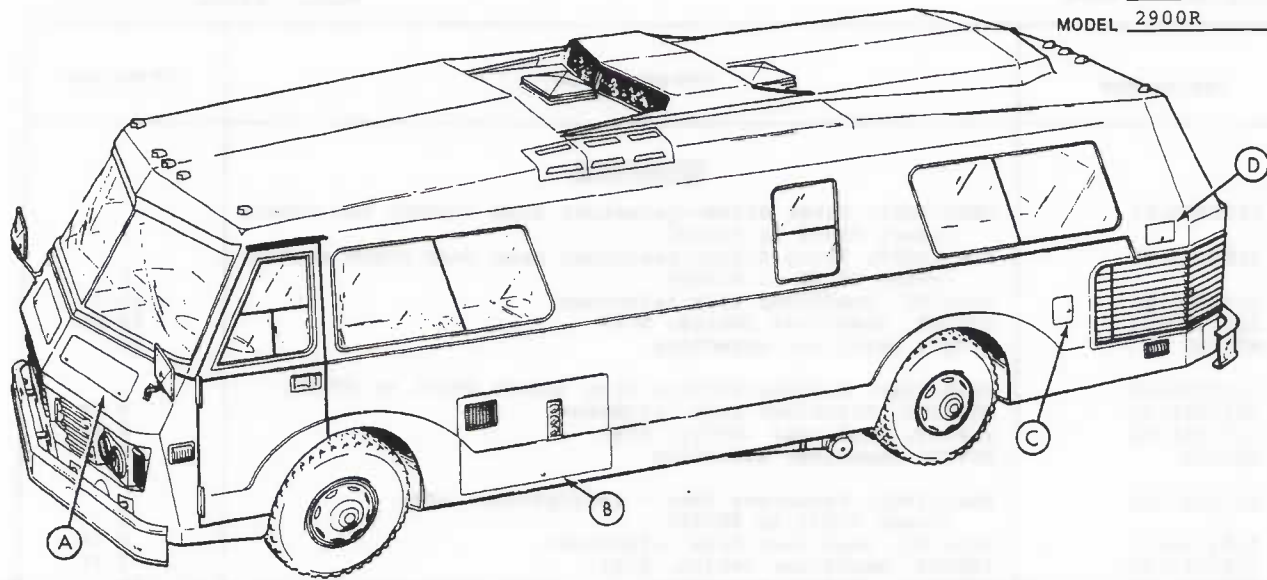

REPAIR PARTS LIST

GROUP 2 Body Structure
MODEL 2900R

SD-335

Figure 2-8. Exterior access doors and hardware (front and left side)

REPAIR PARTS LIST

GROUP 2
MODEL 2900R

FIG NO.	ITEM NO.	PART NUMBER	ITEM DESCRIPTION	QTY PER UNIT
<u>EXTERIOR ACCESS DOORS AND HARDWARE</u>				
2-8	1	5100158-01 *	COVER, Front nose access (fresh water fill, windshield washer, master cylinder) NOTE: COACHES 00001 to 00075 use two access covers; coaches 00076 and up use only one. Quantities are listed for single cover coaches, double all quantities for early coaches.	1
	2	5100614	LOCK, Access cover	2
	3	5100158-03	SHIM, Access cover hinge	2
	4	5100720	BUMPER, Access cover rubber	3 ft.
	5	5101231	HINGE, Access cover	2
	6	M25077	RIVET, Access cover hinge	4
	7	M25050	RIVET, Access cover hinge	4
	8	5100613	WASHER, Access cover lock	1
2-8	9	5100199-02 *	COVER, Plumbing-heating access (left side) (Coach 00001 to 00770)	1
		5100199-01 *	COVER, Plumbing-heating access (left side) (Coach 00771 & up)	1
	10	5100673-06	HINGE, Plumbing-heating cover	1
	11	M25046	RIVET, Access cover hinge	1
	12	5100614	LOCK, Access	1
	13	5100613	WASHER, Access cover lock	1
	14	5100351-08	PLATE, Access cover striker	1
	15	M25048	RIVET, Access cover striker plate	2
	16	5100720	BUMPER, Access cover rubber	1 ft.
		5101956-01	CLIP, Plumbing heating door support (coach 00513 and up)	1
		5101956-02	PIVOT, Plumbing-heating door support (coach 00513 and up)	1
		5101356-07	STAY ROD, Plumbing-heating door support (coach 00513 and up)	1
		M25086	RETAINER, Plumbing-heating door stay rod (coach 00513 and up)	1
		M17129	WASHER, Plumbing-heating door clip and pivot (coach 00513 and up)	2
		5100493	GROMMET, Plumbing-heating door stay rod (coach 00513 and up)	1
2-8	17	5100149-01 *	COVER, Fuel tank fill (left side)	1
	18	5100673-01	HINGE, Fuel tank cover	1
	19	M25046	RIVET, Fuel tank cover hinge	6
	20	5100614	LOCK ASSY, Fuel tank cover	1
	21	5100613	WASHER, Fuel tank lock	1
	22	5100720	BUMPER, Fuel tank cover rubber	1 ft.
	23	5100351-01	PLATE, Fuel tank cover lock striker	1
	24	M25048	RIVET, Lock striker plate	2
2-8	25	5100956-01	COVER, Ski compartment (left and right) (Coach 00001 to 00540)	2
	26	5100673-08	HINGE, Ski compartment door	2
	27	M25046	RIVET, Ski compartment door hinge	12
	28	5100614	LOCK ASSY, Ski compartment door	2
	29	5100613	WASHER, Ski compartment door lock	2
	30	5100720	SEAL, Ski compartment door	6 ft.
	31	5100351-01	PLATE, Ski compartment door lock striker	2
	32	M25048	RIVET, Striker plate	4
	33	5100352-14	FRAME, Ski door mounting (wood)	2
			* Covers available in Sundance Yellow (SY) or Dover White (DW). Starting at coach 00934 Dover White was replaced by Arcona White. Specify coach serial number and color when ordering.	

FMC Corporation
Motor Coach Division
333 Brokaw Road Box 664 Santa Clara California 95052

ISSUED 9/73
REVISED C4, 9/76